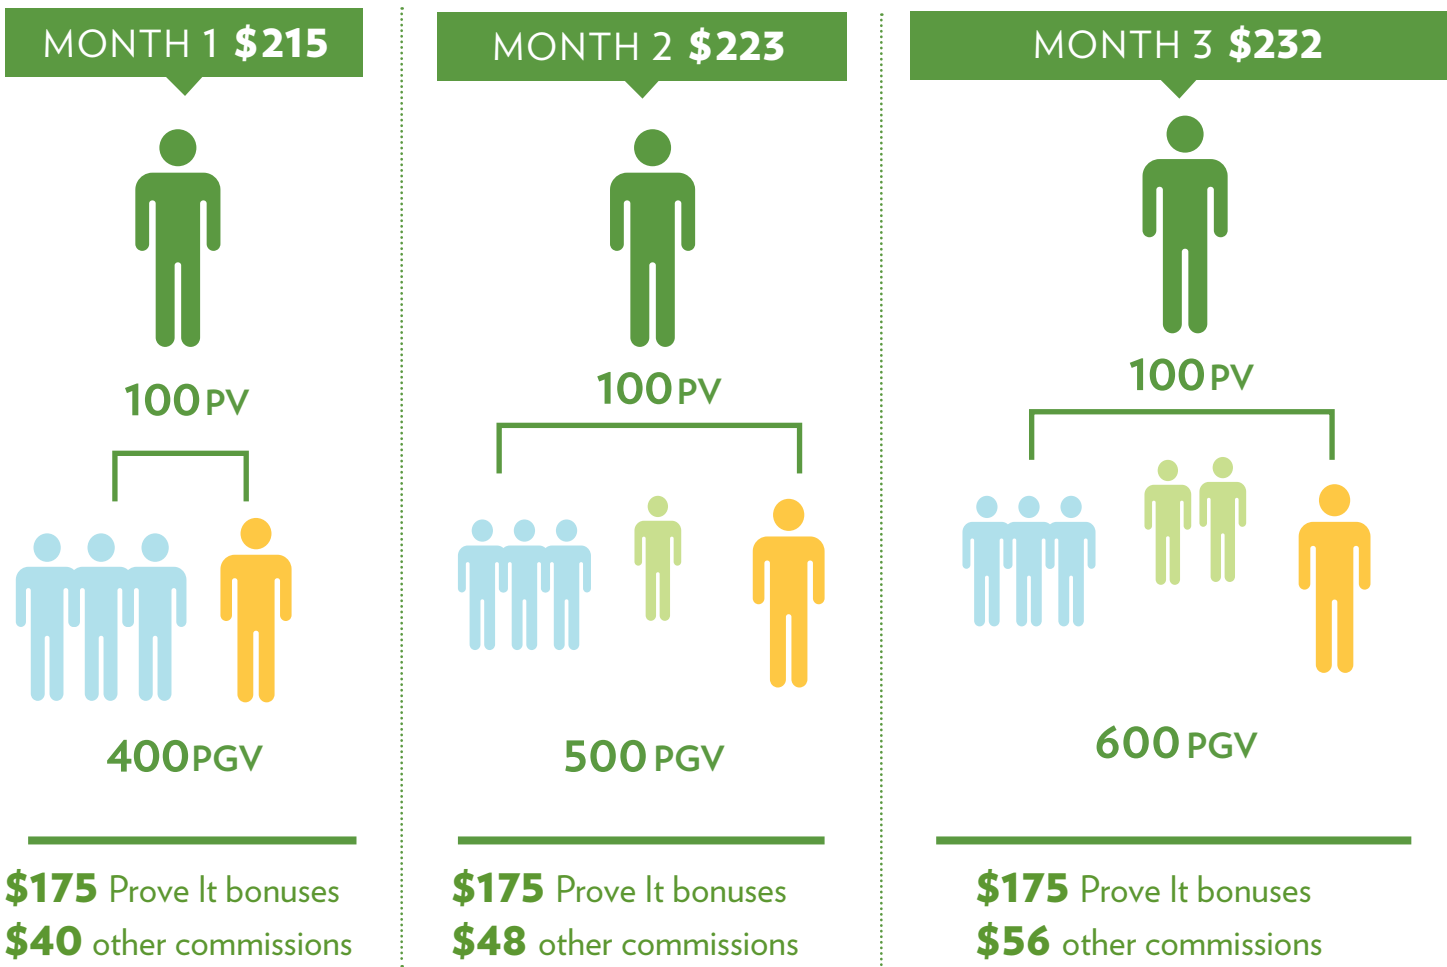

The Immunity Challenge Pack/Prove It Challenge™ Kit Makes Earning Simple

Sharing a little can lead to a lot...

EARN CASH DAILY

Example: \$670 commissions + \$330 Top-up Bonus = \$1,000 Guaranteed Income

Distributors
 New
 Re-orders

Keep in mind that you can build your business any way you want to, and that this is meant to show only one of many possible ways. Your results will probably be different.